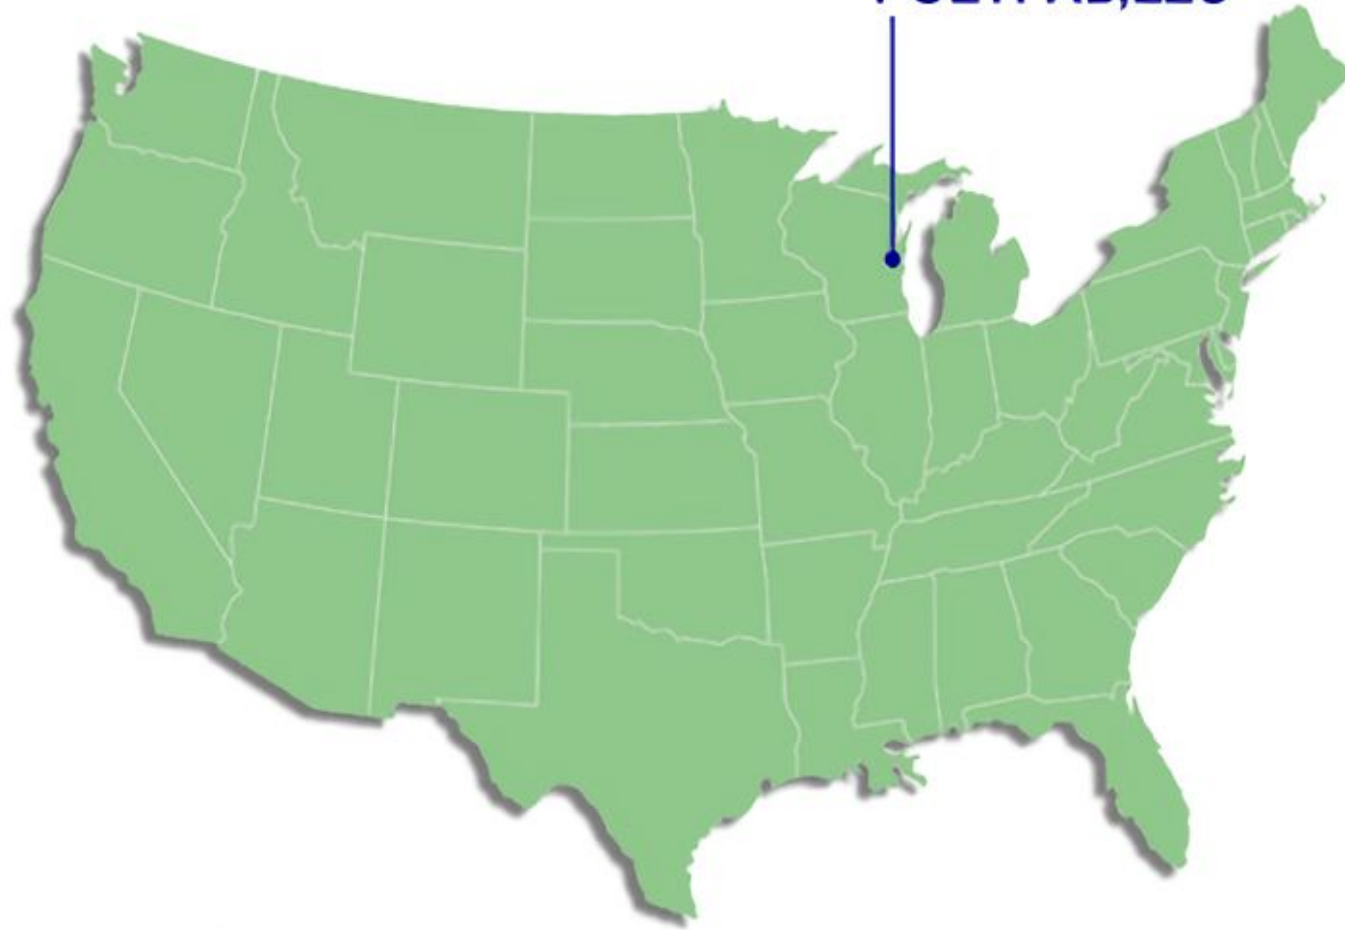

Asia / Europe

USA

POLYFAB,LLC

● Injection Molding Decoration Assembly Plant

● Offices, Sales Offices, Branch Office

**DAIHO INDUSTRIAL CO.,LTD.**

1-3-7 Dainichi-cho Moriguchi-city,Osaka 570-0003

TEL +81-6-6908-8125