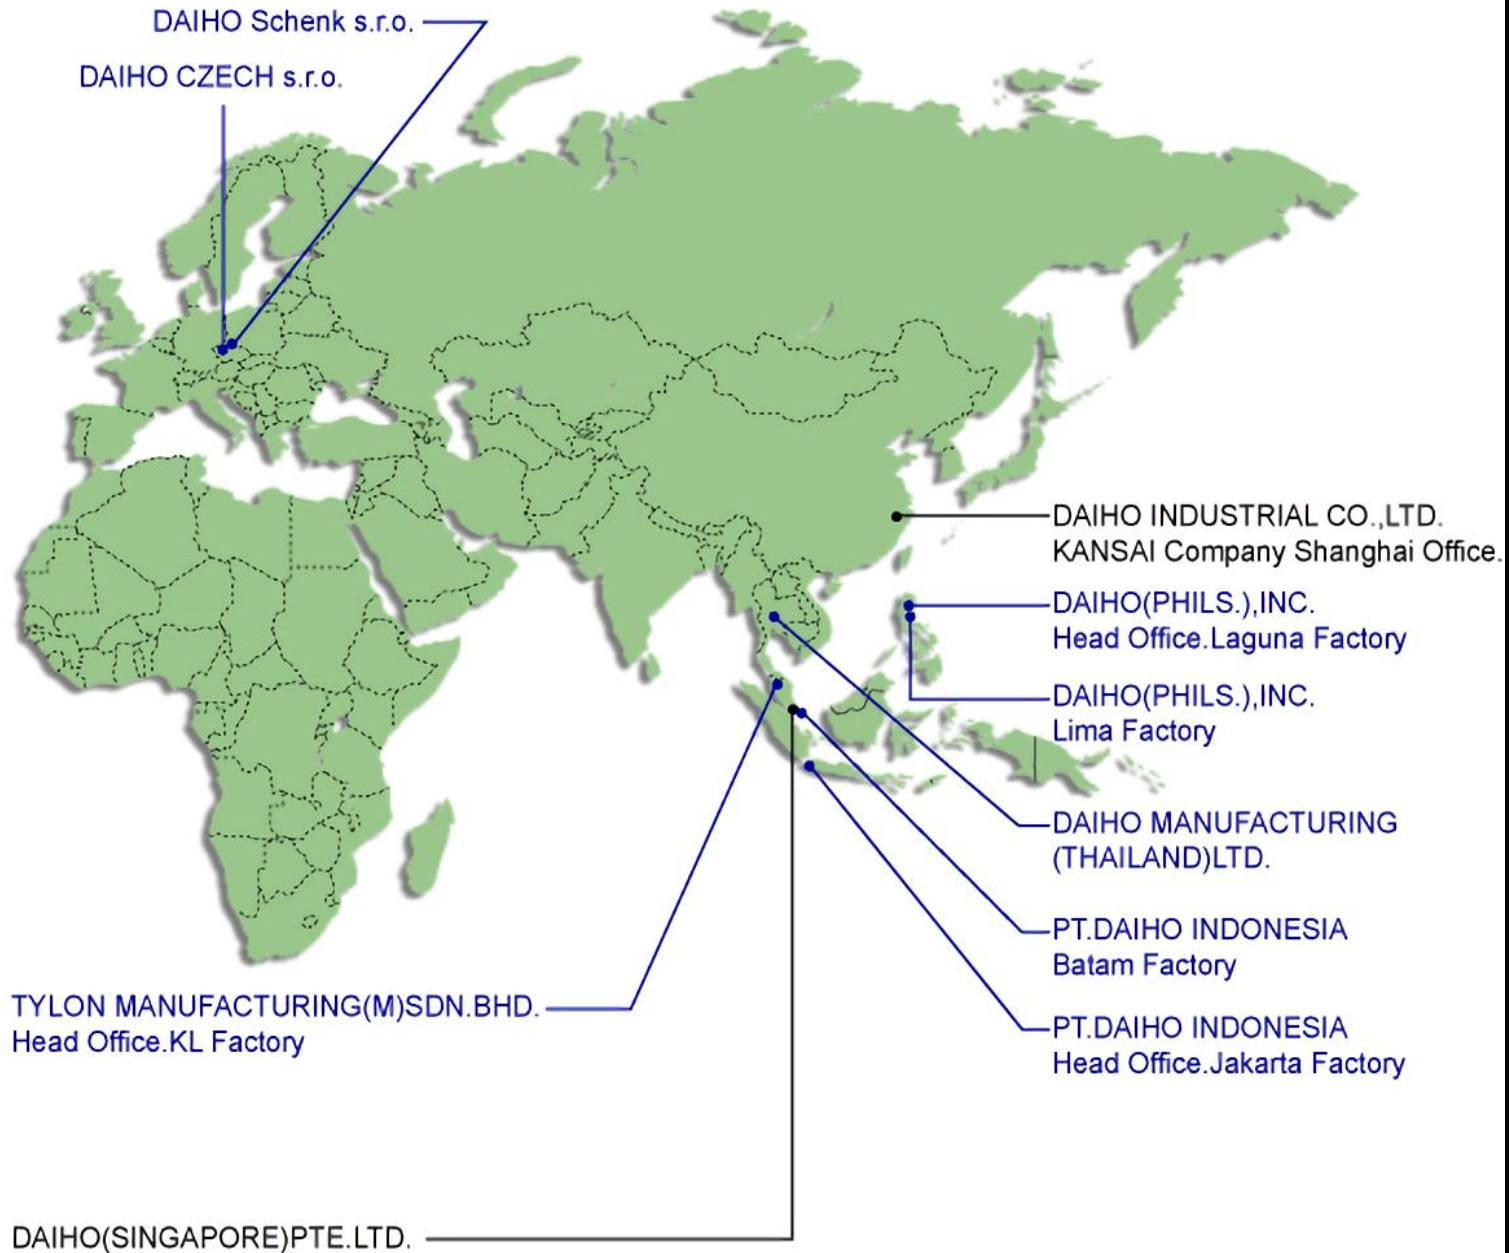

Asia / Europe

USA

POLYFAB,LLC

● Injection Molding Decoration Assembly Plant

● Offices, Sales Offices, Branch Office

**DAIHO INDUSTRIAL CO.,LTD.**

1-3-7 Dainichi-cho Moriguchi-city,Osaka 570-0003

TEL +81-6-6908-8125